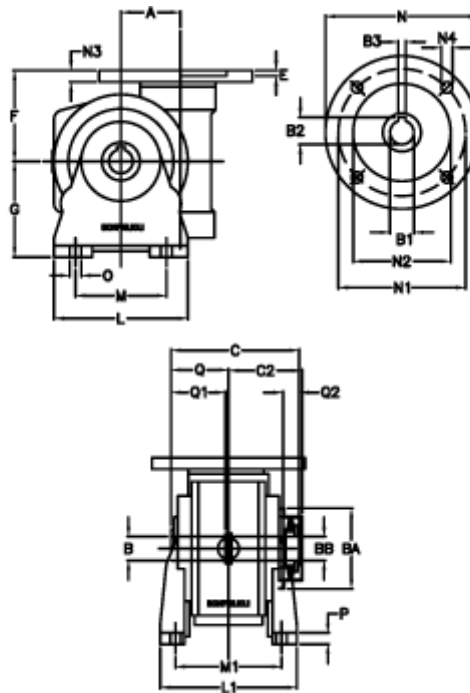

Article number: 390204903632236

Description: Worm Gear with Torque Limiter
VF 49-L2-V-36 P63B5

Measures

a	= 49.50	C2	= 63,5	M1	= 98.5	Q	= 51.0
B	= 25	Description	= VF 49V-xx-63B5	N	= 140	Q1	= 41
B1 E7	= 11	E	= 3.0	N1	= 115	Q2	= 15
B2	= 12.8	F	= 70	N2	= 95		
B3 H9	= 4	g	= 82	N3	= 10.5		
BA	= 63	L	= 110	N4	= 9,5		
BB H7	= 14	L1	= 124.0	O	= 8.5		
C	= 105	m	= 63	P	= 12		